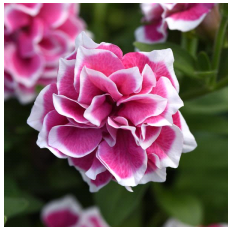

Other Petunia Varieties

Petunia Pink Diamond