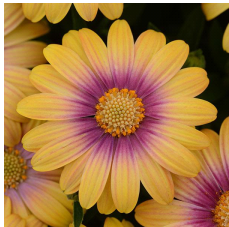

Other Osteospermum Varieties

Osteospermum
Blushing Beauty