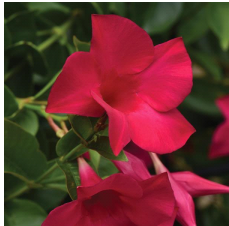

Other Tourmaline Varieties

Tourmaline Fuchsia