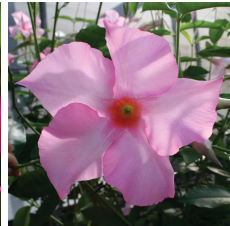

Tourmaline Pink