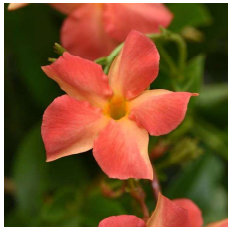

Other Coral Varieties

Coral Orange Sunrise