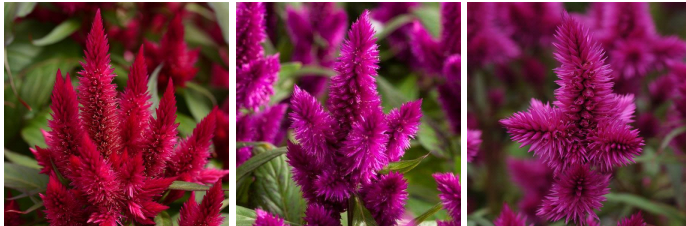

Finishing

Soil pH:	Light Levels (fc):	Temperature Day:	Temperature Night:	Fertilization (ppm N):	No. of Pinches:	Plant Growth Regulators (S) = spray / (D) = drench:	Pests:	Diseases:	Comments:
5.5-6.5	1,000-2,500	68-72°F (20-22° C)	62-65°F (17-18° C)	100-175	1	B-Nine is typically used at 2,500 ppm to assist in minimizing internode stretch. The first application should be made approximately 2 weeks after the pinch, when new shoots are about 1.5 in. (4 cm) in length. Then spray once a week for about 3 weeks. Bonzi drench at 1 to 2 ppm has also shown to be effective.	Aphids, thrips, mites, leafminers	Botrytis	

Crop Time

4- to 5-inch (10- to 13-cm) Pots, Quarts :	6-inch (15-cm) Pots, Gallons:	10- to 12-inch (25- to 30-cm) Tubs or Baskets:
1 ppp, 8-9 weeks	2-3 ppp, 10-12 weeks	3-4 ppp, 12-14 weeks

NOTE: Growers should use the information presented here as guidelines only. Ball FloraPlant recommends that growers conduct a trial of products under their own conditions. Crop times will vary depending on the climate, location, time of year, and greenhouse environmental conditions. It is the responsibility of the grower to read and follow all the current label directions relating to the products. Nothing herein shall be deemed a warranty or guaranty by Ball FloraPlant of any products listed herein. Ball FloraPlant's terms and conditions of sale shall apply to all products listed herein.

Other Intenz™ Varieties

Intenz™ Lipstick

Intenz™ Dark Purple

Intenz™ Classic