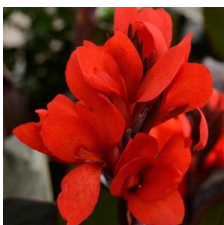

Cannova® Bronze Peach Canna

Cannova is the first seed F1 canna series that offers an easy-to-grow option in this heat-tolerant class. Improved young plant performance provides more useable plugs that are uniform and earlier than other seed canna programs. Plus, the strong color selection captivates the landscape market. Cannova is a versatile series that works well in 4-in. (10-cm) pots to 2 gallons and is ideal for cart programs. Supplied as virus-free seed and plugs.

Bright peach blooms are striking against deep dark bronze foliage. CANNOVA is a U.S. registered trademark of Takii Europe B.V.

General Information

Height: 30 - 48" (76 - 122cm)   Spread: 14 - 20" (36 - 51cm)   Exposure: Sun

Germination Guide

Plug Size: 72   Cover Seed: Heavy cover   Germination Temp: 75-80°F (24-27°C)   Days to germinate: 7-10   Plug Crop weeks: 4-6

Finishing

Soil pH: 6.2-7.0   Temperature Day: 70-85°F (21-29°C)   Temperature Night: 60-80°F (16-27°C)   Fertilization (ppm N): 13-2-13-6-3 and/or 20-10-20   No. of Pinches: 0

Plant Growth Regulators (S) = spray / (D) = drench: 2 ppm Bonzi (D) 7-10 days after transplant.   Pests: Aphids, Thrips, Cut Worms   Diseases: Bacteria, Pythium, Rhizoctonia

Comments:

Avoid overhead watering during finishing process. Overhead watering increases the risk of bacterial infection. All Cannas are susceptible to virus – most commonly "Canna Yellow Mottle Virus." If this happens, affected plants and surrounding plants should be rouged and the area disinfected.

Crop Time (weeks)

4- to 5-inch (10- to 13-cm) Pots, Quarts : 10   6-inch (15-cm) Pots, Gallons: 12   10- to 12-inch (25- to 30-cm) Tubs or Baskets: 17