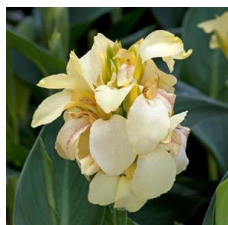

Cannova® Bronze Peach Canna

Cannova is the first seed F1 canna series that offers an easy-to-grow option in this heat-tolerant class. Improved young plant performance provides more useable plugs that are uniform and earlier than other seed canna programs. Plus, the strong color selection captivates the landscape market. Cannova is a versatile series that works well in 4-in. (10-cm) pots to 2 gallons and is ideal for cart programs. Supplied as virus-free seed and plugs.

Bright peach blooms are striking against deep dark bronze foliage. CANNOVA is a U.S. registered trademark of Takii Europe B.V.

General Information

Height: 30 - 48" (76 - 122cm)   Spread: 14 - 20" (36 - 51cm)   Exposure: Sun

Germination Guide

Plug Size: 72   Cover Seed: Heavy cover   Germination Temp: 75-80°F (24-27°C)   Days to germinate: 7-10   Plug Crop weeks: 4-6

Finishing

Soil pH: 6.2-7.0   Temperature Day: 70-85°F (21-29°C)   Temperature Night: 60-80°F (16-27°C)   Fertilization (ppm N): 13-2-13-6-3 and/or 20-10-20   No. of Pinches: 0

Plant Growth Regulators (S) = spray / (D) = drench: 2 ppm Bonzi (D) 7-10 days after transplant.   Pests: Aphids, Thrips, Cut Worms   Diseases: Bacteria, Pythium, Rhizoctonia

Comments:

Avoid overhead watering during finishing process. Overhead watering increases the risk of bacterial infection. All Cannas are susceptible to virus – most commonly "Canna Yellow Mottle Virus." If this happens, affected plants and surrounding plants should be rouged and the area disinfected.

Crop Time (weeks)

4- to 5-inch (10- to 13-cm) Pots, Quarts : 10   6-inch (15-cm) Pots, Gallons: 12   10- to 12-inch (25- to 30-cm) Tubs or Baskets: 17