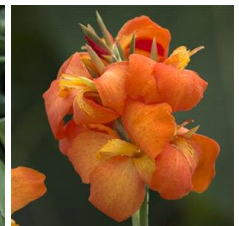

Cannova® Orange Shades