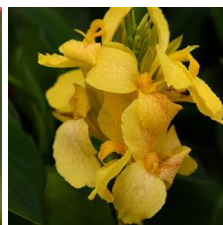

Cannova® Bronze Peach Canna

Cannova is the first seed F1 canna series that offers an easy-to-grow option in this heat-tolerant class. Improved young plant performance provides more useable plugs that are uniform and earlier than other seed canna programs. Plus, the strong color selection captivates the landscape market. Cannova is a versatile series that works well in 4-in. (10-cm) pots to 2 gallons and is ideal for cart programs. Supplied as virus-free seed and plugs.

Bright peach blooms are striking against deep dark bronze foliage. CANNOVA is a U.S. registered trademark of Takii Europe B.V.

General Information

Height: 30 - 48" (76 - 122cm)   Spread: 14 - 20" (36 - 51cm)   Exposure: Sun

Germination Guide

Plug Size: 72   Cover Seed: Heavy cover   Germination Temp: 75-80°F (24-27°C)   Days to germinate: 7-10   Plug Crop weeks: 4-6

Finishing

Soil pH: 6.2-7.0   Temperature Day: 70-85°F (21-29°C)   Temperature Night: 60-80°F (16-27°C)   Fertilization (ppm N): 13-2-13-6-3 and/or 20-10-20   No. of Pinches: 0

Plant Growth Regulators (S) = spray / (D) = drench: 2 ppm Bonzi (D) 7-10 days after transplant.   Pests: Aphids, Thrips, Cut Worms   Diseases: Bacteria, Pythium, Rhizoctonia

Comments:

Avoid overhead watering during finishing process. Overhead watering increases the risk of bacterial infection. All Cannas are susceptible to virus – most commonly "Canna Yellow Mottle Virus." If this happens, affected plants and surrounding plants should be rouged and the area disinfected.

Crop Time (weeks)

4- to 5-inch (10- to 13-cm) Pots, Quarts : 10   6-inch (15-cm) Pots, Gallons: 12   10- to 12-inch (25- to 30-cm) Tubs or Baskets: 17