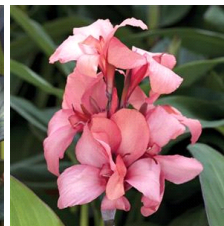

Cannova® Mango