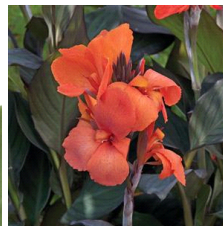

Cannova® Bronze Orange