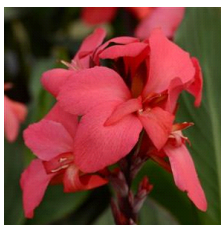

Cannova® Bronze Peach Canna

Cannova is the first seed F1 canna series that offers an easy-to-grow option in this heat-tolerant class. Improved young plant performance provides more useable plugs that are uniform and earlier than other seed canna programs. Plus, the strong color selection captivates the landscape market. Cannova is a versatile series that works well in 4-in. (10-cm) pots to 2 gallons and is ideal for cart programs. Supplied as virus-free seed and plugs.

Bright peach blooms are striking against deep dark bronze foliage. CANNOVA is a U.S. registered trademark of Takii Europe B.V.

General Information

Height: 30 - 48" (76 - 122cm)   Spread: 14 - 20" (36 - 51cm)   Exposure: Sun

Germination Guide

Plug Size: 72   Cover Seed: Heavy cover   Germination Temp: 75-80°F (24-27°C)   Days to germinate: 7-10   Plug Crop weeks: 4-6

Finishing

Soil pH: 6.2-7.0   Temperature Day: 70-85°F (21-29°C)   Temperature Night: 60-80°F (16-27°C)   Fertilization (ppm N): 13-2-13-6-3 and/or 20-10-20   No. of Pinches: 0

Plant Growth Regulators (S) = spray / (D) = drench: 2 ppm Bonzi (D) 7-10 days after transplant.   Pests: Aphids, Thrips, Cut Worms   Diseases: Bacteria, Pythium, Rhizoctonia

Comments:

Avoid overhead watering during finishing process. Overhead watering increases the risk of bacterial infection. All Cannas are susceptible to virus – most commonly "Canna Yellow Mottle Virus." If this happens, affected plants and surrounding plants should be rouged and the area disinfected.

Crop Time (weeks)

4- to 5-inch (10- to 13-cm) Pots, Quarts : 10   6-inch (15-cm) Pots, Gallons: 12   10- to 12-inch (25- to 30-cm) Tubs or Baskets: 17