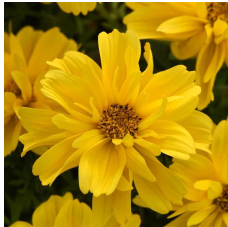

Other Bidens Varieties

Bidens Sun Drop Double Yellow