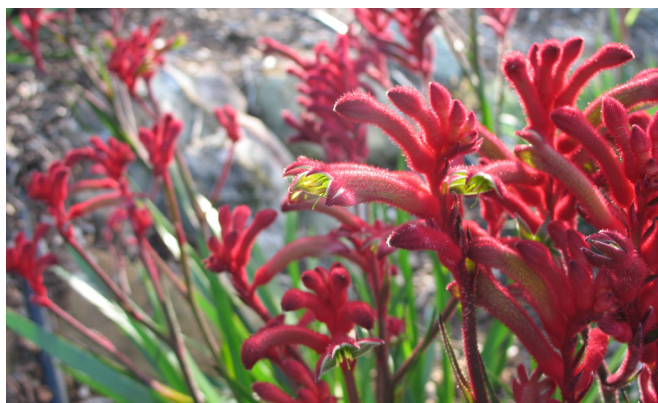

# BUSH GEMS®

— Kangaroo Paw —

## ANIGOZANTHOS BUSH ELEGANCE

Anigozanthos Bush Gems are a spectacular, versatile range of water-saving, easy care plants. These varieties offer spectacular colour, profuse flowering and a range of heights and exceptional quality. As a potted feature plant or en-masse in the garden, Bush Gems add interest to all garden styles.

Bush Elegance is a free-branching, prolific flowering plant that features masses of large, deep burgundy flowers on a naturally compact and bushy plant. Bush Elegance is a relatively tough kangaroo paw that is suitable as a feature plant either in a container or in the garden.

### HIGHLIGHTS:

- Superior quality
- Drought hardy once established
- Low maintenance
- Spectacular colour range
- Long flowering
- Have a 2 week vase life as a cut flower

<b>Species</b>	<i>Anigozanthos hybrid</i>
<b>Common name</b>	Kangaroo Paw
<b>Produced from</b>	Tissue culture
<b>Tray size</b>	Available from Ball Australia & Carawah Nursery
<b>Label code</b>	51-4745
<b>Height/Width</b>	60cm / 45cm
<b>Habit</b>	Naturally compact, bushy habit
<b>Growing pH</b>	pH 6.0 - 6.5
<b>Finishing Times</b>	In 140mm, 12-16 weeks
<b>Pests &amp; Diseases</b>	Snails and slugs are most common. Kangaroo paw can be affected by rust or ink spot disease. Remove any badly affected leaves
<b>Position</b>	Full sun