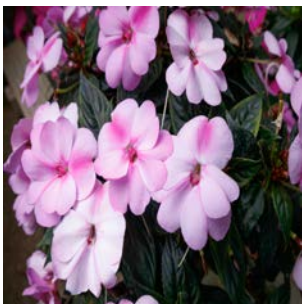

SUNPATIENS COMPACT LAVENDER SPLASH

Label Code: Sunpatiens

1. **Scientific Name:** Impatiens hawkeri
   - **Habits:** Mounded
   - **Height:** 30cm - 80cm
   - **Spacing:** 30cm - 55cm
   - **Width:** 30cm - 65cm
   - **Exposure:** Part Sun | Shade | Sun
2. 🌿 Beautiful lavender flowers with a splash of rose create a striking contrast against dark bronze foliage
   - 🌿 Continuous colour – spring through to hard frost
   - 🌿 Full-sun to part-shade versatility - thrives under high heat and humid conditions
   - 🌿 Compact series is bred for small pot production and is resistant to disease
   - 🌿 Exceptional outdoor performance - roots fast for reduced crop time

[view product page](#)