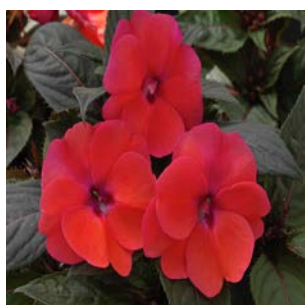

IMPATIENS SUNPATIENS COMPACT DEEP ROSE

Label Code: Sunpatiens: 5-9160

1. **Scientific Name:** Impatiens hawkeri
   - **Habits:** Mounded
   - **Height:** 40cm - 80cm
   - **Spacing:** 50cm - 60cm
   - **Width:** 35cm - 60cm
   - **Exposure:** Part Sun | Sun
2. 🌿 Continuous colour – spring through hard frost
   - 🌿 Full-sun to part-shade versatility
   - 🌿 Thicker petals and tough foliage are less prone to disease
   - 🌿 Thrives under high heat and humid conditions

[view product page](#)