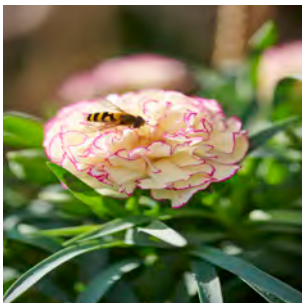

DIANTHUS FLOW GRACE BAY

Label Code: Natures Décor | Simply Beautiful

- **Scientific Name:** Dianthus caryophyllus
- **Habits:** Mounded
- **Height:** 15cm - 20cm
- **Spacing:**
- **Width:**
- **Exposure:** Sun

- ✓ A modern and trendy carnation with a classic _Dianthus_ feel
- ✓ The large elegant double flowers in spectacular colours make Flow a truly premium product
- ✓ Perfect for indoor and outdoor use
- ✓ Suitable for 120-150mm pot sizes - Flow needs a slightly warmer climate during cultivation than other _Dianthus_ varieties

[view product page](#)