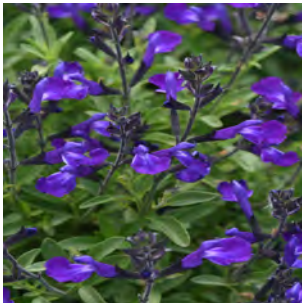

SALVIA MIRAGE BLUE

Label Code: Natures Décor | Simply Beautiful

- **Scientific Name:** Salvia greggii
- **Habits:** Mounded
- **Height:** 30cm - 35cm
- **Spacing:** 35cm - 40cm
- **Width:** 35cm - 40cm
- **Exposure:** Sun

- ✓ Heat-tolerant series features a full range of intense flower colours
- ✓ Provides early season and summer-long blooming
- ✓ Self-branching, mounded habit resists breaking for easy shipping and less shrink

[view product page](#)