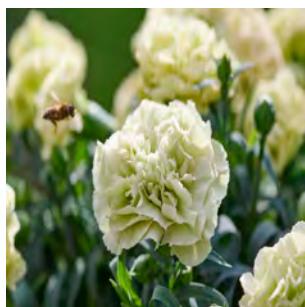

DIANTHUS FLOW APELLA BEACH

Label Code: Natures Décor | Simply Beautiful

- **Scientific Name:** Dianthus caryophyllus
- **Habits:** Mounded
- **Height:** 15cm - 20cm
- **Spacing:**
- **Width:**
- **Exposure:** Sun

- ✓ A modern and trendy carnation with a classic _Dianthus_ feel
- ✓ The large elegant double flowers in spectacular colours make Flow a truly premium product
- ✓ Perfect for indoor and outdoor use
- ✓ Suitable for 120-150mm pot sizes - Flow needs a slightly warmer climate during cultivation than other _Dianthus_ varieties

[view product page](#)