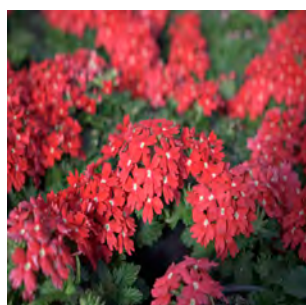

VERBENA MR. LAVALAVA

Label Code: Natures Décor | Simply Beautiful

- **Scientific Name:** Verbena peruviana
- **Habits:** Spreading
- **Height:**
- **Spacing:**
- **Width:**
- **Exposure:** Sun

- 🌿 Unique and exceptionally bright orange-red flower colour
- 🌿 Early blooming and long-flowering, giving great floral coverage without a summer break
- 🌿 Flat and creeping growth habit with wide branching makes it ideal as a ground cover, but it also fits in hanging baskets

[view product page](#)