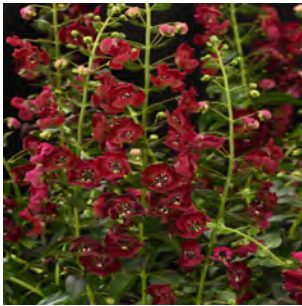

ANGELONIA ARCHANGEL RUBY SANGRIA

Label Code: Natures Décor | Simply Beautiful

1. **Scientific Name:** Angelonia angustifolia
   - **Habits:** Upright
   - **Height:** 30cm - 35cm
   - **Spacing:** 25cm - 30cm
   - **Width:** 25cm - 30cm
   - **Exposure:** Sun
2. 🌿 The biggest blooms of any angelonia series!
   - 🌿 Thrives in extreme heat, humidity and drought
   - 🌿 Well-branched plants ship with less breakage, tangling and shrinkage
   - 🌿 Works well in 100-150mm programs and mixed containers

[view product page](#)