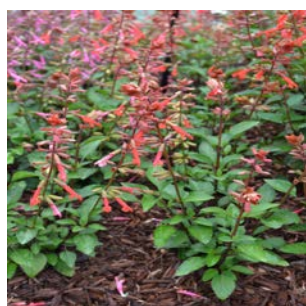

SALVIA SALMIA ORANGE

Label Code: Natures Décor | Simply Beautiful | Lollipop Promo

- **Scientific Name:** Salvia buchananii
- **Habits:** Upright
- **Height:** 35cm - 70cm
- **Spacing:** 30cm - 45cm
- **Width:** 25cm - 40cm
- **Exposure:** Sun

- 🌿 A colour breakthrough! Bright orange flowers with a matching calyx color and pedicel, as well as attractive dark green foliage - this variety has very large blooms
- 🌿 This striking, large-blooming plant thrives in a variety of growing conditions and attracts a range of pollinators
- 🌿 This perennial salvia extends your shipping and selling season and is great for late-spring to autumn sales
- 🌿 It finishes fast on a nice medium-vigour, rounded habit
- 🌿 Sturdy stems are ideal for shipping and for hold at retail; blooms last longer and branch better than seed salvia

[view product page](#)