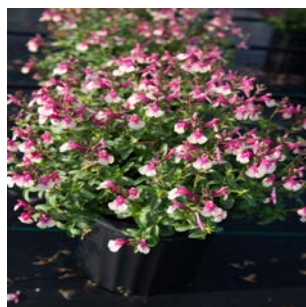

SALVIA MIRAGE ROSE BICOLOUR

Label Code: Natures Décor | Simply Beautiful

- **Scientific Name:** Salvia greggii
- **Habits:** Mounded
- **Height:** 30cm - 35cm
- **Spacing:**
- **Width:** 35cm - 40cm
- **Exposure:** Sun

- 🌿 Heat-tolerant series features a full range of intense flower colours
- 🌿 Provides early season and summer-long blooming
- 🌿 Self-branching, mounded habit resists breaking for easy shipping and less shrink

[view product page](#)