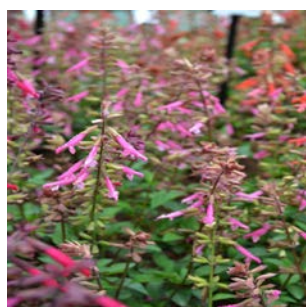

SALVIA SALMIA PINK

Label Code: Natures Décor | Simply Beautiful | Lollipop Promo

- **Scientific Name:** Salvia buchananii
- **Habits:** Upright
- **Height:** 35cm - 70cm
- **Spacing:** 30cm - 45cm
- **Width:** 25cm - 40cm
- **Exposure:** Sun

- 🌿 Features pink flowers with a "rose gold" calyx and a matching pedicel colour, as well as attractive dark green foliage
- 🌿 This striking, large-blooming plant thrives in a variety of growing conditions and attracts a range of pollinators
- 🌿 This perennial salvia extends your shipping and selling season and is great for late-spring to autumn sales
- 🌿 It finishes fast on a nice medium-vigour, rounded habit
- 🌿 Sturdy stems are ideal for shipping and for hold at retail; blooms last longer and branch better than seed salvia

[view product page](#)

remember to order the corresponding labels from Norwood