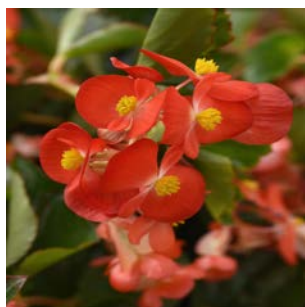

BEGONIA HULA RED

- **Scientific Name:** Begonia x hybrida
- **Habits:** Spreading
- **Height:** 15cm - 25cm
- **Spacing:** 30cm - 50cm
- **Width:** 50cm - 70cm
- **Exposure:** Part Sun | Shade | Sun

- 🌿 Hula is a unique spreading type of begonia that is highly branched with lots of small flowers
- 🌿 Its trailing habit is perfect for baskets and containers
- 🌿 Provides an instant performance advantage for landscapers, with masses of flowers showing on top
- 🌿 The series is daylength neutral and it is the earliest interspecific begonia to flower, with timing similar to BabyWing
- 🌿 Small flowers compared to Megawatt or Dragon Wing, but with the high number of flowers, it has great colour impact
- 🌿 Hula starts to spread at an early stage, and along with early flowering, it provides growers with a high-quality, attractive, salable plant that is covered with blooms at retail, in both hanging baskets and smaller pot sizes

[view product page](#)