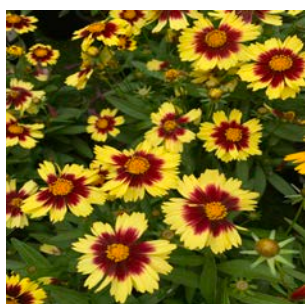

COREOPSIS UPTICK YELLOW & RED

Label Code: Natures Décor | Simply Beautiful

- **Scientific Name:** Coreopsis grandiflora
- **Habits:** Mounded
- **Height:** 30cm - 35cm
- **Spacing:** 35cm - 40cm
- **Width:** 30cm - 35cm
- **Exposure:** Sun

- 🌿 Easy-to-finish series has bigger flowers and longer blooming for more colour at retail and in the garden
- 🌿 Tidy, mounded habit is easier to ship and shows better at retail
- 🌿 Keeps its shape – and colour – in the landscape all summer long
- 🌿 Low maintenance and very mildew resistant

[view product page](#)