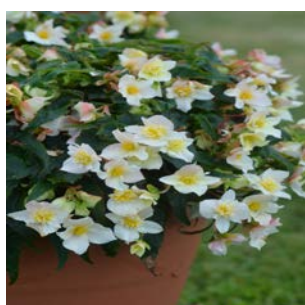

BEGONIA URBAN SKY WHITE

Label Code: Natures Décor: 51-7660 | Simply Beautiful: 51-7602

- **Scientific Name:** Begonia x tuberhybrida
- **Habits:** Trailing
- **Height:** 18cm - 20cm
- **Spacing:**
- **Width:** 25cm
- **Exposure:** Part Sun | Shade
- ✓ Ivory-white single to semi-double flowers with a blush of pink on the reverse side
- ✓ Medium compact plant habit
- ✓ Strong plants stand up well to high and low temperatures, as well as wet weather
- ✓ Full flowering over a long period in sun or shade
- ✓ Suitable for pot and basket programs

[view product page](#)