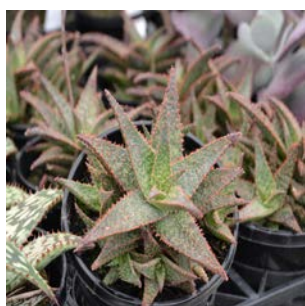

ALOE VUYO

Label Code: Mini Natures Decor: 51-7624

- **Scientific Name:** Aloe descoingsii x A. rauhii
- **Habits:** Mounded
- **Height:** Variable
- **Spacing:**
- **Width:** Variable
- **Exposure:**
- ✔ Star-shaped rosettes of textured triangular foliage
- ✔ Cream, green and pink leaves with bright coral-pink margins
- ✔ Foliage colour intensifies in cooler temperatures
- ✔ Suitable for indoor and outdoor container growing

[view product page](#)