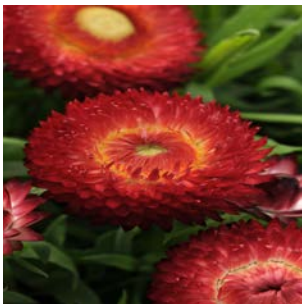

BRACTEANTHA JUMBO RED EMBER

- **Scientific Name:** Bracteantha bracteata (Xerochrysum bracteatum)
- **Habits:** Mounded
- **Height:** 25cm - 30cm
- **Spacing:** 40cm
- **Width:** 25cm - 30cm
- **Exposure:** Sun

- ✔ Bright blooms have with papery petals; colour from spring to autumn makes a high-impact retail display
- ✔ More controlled, low-growing and mounded plants hold their shape from greenhouse to garden
- ✔ Excellent tolerance for cool temperatures
- ✔ Ideal for high-density programs in 100-100mm pots

[view product page](#)