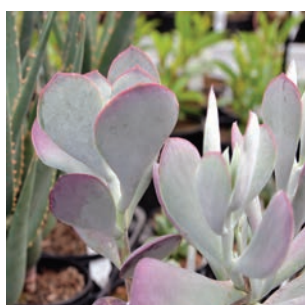

COTYLEDON KAROO

Label Code: Mini Natures Decor: 51-7625

- **Scientific Name:** Cotyledon orbiculata
- **Habits:** Mounded
- **Height:** Variable
- **Spacing:**
- **Width:** Variable
- **Exposure:** Sun

- 🌿 Large, flat and rounded succulent foliage on compact plants
- 🌿 Grey-green leaves with a silver powdery "bloom" have purple-pink margins
- 🌿 Foliage colour takes on pink tints in cooler temperatures
- 🌿 Suitable for indoor and outdoor container growing

[view product page](#)