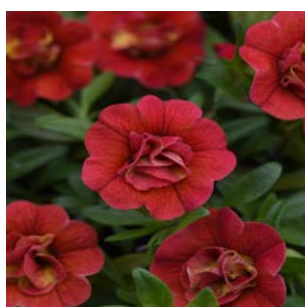

CALIBRACHOA MINIFAMOUS DOUBLE ORANGE FLAME

Label Code: Natures Décor | Simply Beautiful

- **Scientific Name:** Calibrachoa x hybrida (C. hybrida)
- **Habits:** Mounded | Spreading
- **Height:** 20cm - 25cm
- **Spacing:** 30cm - 35cm
- **Width:** 25cm - 30cm
- **Exposure:** Sun

- 🌱 An early-to-finish, medium-compact calibrachoa with uniform flower timing across the series
- 🌱 Large orange, double blooms with a flaming center!
- 🌱 Matches the Uno series, with medium vigour and a semi-trailing habit
- 🌱 A classic staple to combination planters, bordering garden flower beds or flowing from hanging baskets

[view product page](#)