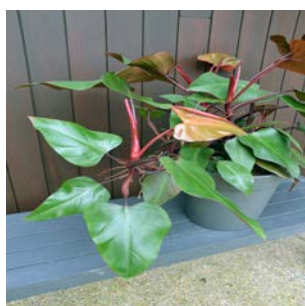

PHILODENDRON STRAWBERRY SHAKE

Label Code: Natures Décor

- **Scientific Name:** Philodendron domesticum
- **Habits:** Climbing
- **Height:** Variable
- **Spacing:** Variable
- **Width:** Variable
- **Exposure:** Part Sun | Shade

1. ✓ Fast-growing philodendron with new growth opening in warm red-orange shades, fading to green as it matures
   - ✓ Stems and petioles maintain reddish colour
   - ✓ Semi-climbing habit
   - ✓ Prefers a bright indirectly-lit position indoors, or shade to part-shade outdoors in tropical climates
2. Note: Harmful If Eaten, Skin & Eye Irritant

[view product page](#)