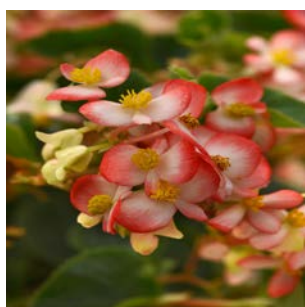

BEGONIA HULA RED WHITE BICOLOUR

- **Scientific Name:** Begonia x hybrida
- **Habits:** Spreading
- **Height:** 15cm - 25cm
- **Spacing:** 30cm - 50cm
- **Width:** 50cm - 70cm
- **Exposure:** Part Sun | Shade | Sun

- 🌿 Hula is a unique spreading type of begonia that is highly branched with lots of small flowers
- 🌿 Its trailing habit is perfect for baskets and containers
- 🌿 Provides an instant performance advantage for landscapers, with masses of flowers showing on top
- 🌿 The series is daylength neutral and it is the earliest interspecific begonia to flower, with timing similar to BabyWing
- 🌿 Small flowers compared to Megawatt or Dragon Wing, but with the high number of flowers, it has great colour impact
- 🌿 Hula starts to spread at an early stage, and along with early flowering, it provides growers with a high-quality, attractive, salable plant that is covered with blooms at retail, in both hanging baskets and smaller pot sizes

[view product page](#)