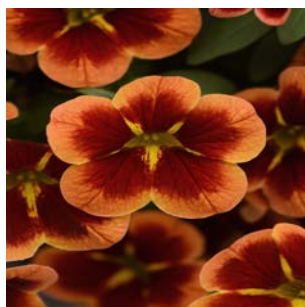

CALIBRACHOA STARJUMP ORANGE

Label Code: Natures Décor | Simply Beautiful | Lollipop Promo

- **Scientific Name:** Calibrachoa x hybrida (C. hybrida)
- **Habits:** Mounded | Trailing
- **Height:** 15cm - 30cm
- **Spacing:** 20cm - 30cm
- **Width:** 30cm - 60cm
- **Exposure:** Sun

- ✔ One-of-a-kind colours and strong vigour for full-bodied mixed containers
- ✔ Series features a vibrant, unique bicolor pattern with large flowers
- ✔ Flowers stay open under the lowest light conditions – looking fresh at retail
- ✔ Strong adaptability: specially selected to stand up to harsh conditions
- ✔ Well-suited for 150mm pots up to large hanging baskets
- ✔ This is the first orange star in the market, featuring a bright vibrant bicolor orange with a unique pattern.

[view product page](#)