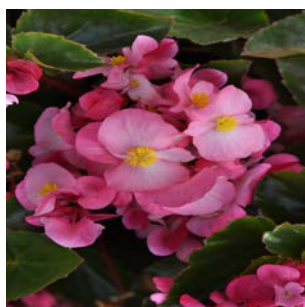

BEGONIA MEGAWATT PINK GREEN LEAF

Label Code: --No Label Required--

- **Scientific Name:** Begonia x hybrida
- **Habits:** Upright | Mounded
- **Height:** 50cm - 70cm
- **Spacing:** 30cm - 40cm
- **Width:** 40cm - 60cm
- **Exposure:** Part Sun | Shade

- 🌿 Striking, non-stop flowers keep plants covered in huge colour from spring to autumn...even in heat and drought
- 🌿 Sturdy flower stems hold flowers above the foliage for superior show
- 🌿 Perfect for landscapes, baskets, large containers and borders
- 🌿 One-of-a-kind varieties, ultimate garden power and offers the earliest colour to early-bird gardeners

[view product page](#)