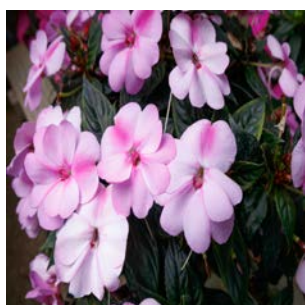

SUNPATIENS COMPACT LAVENDER SPLASH

Label Code: Sunpatiens

1. **Scientific Name:** Impatiens hawkeri
   - **Habits:** Mounded
   - **Height:** 30cm - 80cm
   - **Spacing:** 30cm - 55cm
   - **Width:** 30cm - 65cm
   - **Exposure:** Part Sun | Shade | Sun
2. 🌿 Beautiful lavender flowers with a splash of rose create a striking contrast against dark bronze foliage
   - 🌿 Continuous colour – spring through to hard frost
   - 🌿 Full-sun to part-shade versatility - thrives under high heat and humid conditions
   - 🌿 Compact series is bred for small pot production and is resistant to disease
   - 🌿 Exceptional outdoor performance - roots fast for reduced crop time

[view product page](#)