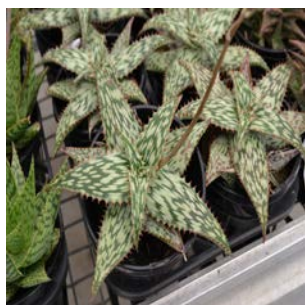

ALOE QUEEN MAROWA

Label Code: Mini Natures Decor: 51-7622

- **Scientific Name:** Aloe somaliensis
- **Habits:** Mounded
- **Height:** Variable
- **Spacing:**
- **Width:** Variable
- **Exposure:**
- ✔ Star-shaped rosettes of textured triangular foliage
- ✔ Cream, green and pink leaves
- ✔ Leaf margins intensify to bronze-pink in cooler temperatures
- ✔ Suitable for indoor and outdoor container growing

[view product page](#)