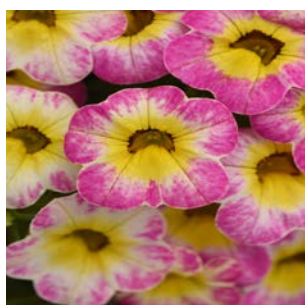

CALIBRACHOA CHA-CHA DIVA HOT PINK

Label Code: Natures Décor | Simply Beautiful | Lollipop Promo

- **Scientific Name:** Calibrachoa x hybrida (C. hybrida)
- **Habits:** Mounded
- **Height:** 15cm - 30cm
- **Spacing:** 20cm - 30cm
- **Width:** 30cm - 60cm
- **Exposure:** Sun

- 🌱 The Cha-Cha series is 25% more vigorous than the Cabaret series with large, cascading blooms
- 🌱 Easy-to-produce series is uniform in size with an early flowering time
- 🌱 Perfect for large containers, hanging baskets and mixes, and features two color-shifting types!

[view product page](#)