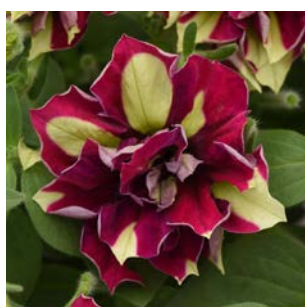

PETUNIA VOGUE LEMON BERRY

Label Code: Natures Décor | Simply Beautiful | Lollipop Promo

- **Scientific Name:** Petunia x hybrida
- **Habits:** Mounded | Trailing
- **Height:** 20cm - 25cm
- **Spacing:** 30cm - 45cm
- **Width:** 35cm - 60cm
- **Exposure:** Sun

- 🌿 Unique bicolour burgundy and lemon double blooms
- 🌿 Earlier to flower with a superior mounded, compact habit
- 🌿 Better branching than other double petunias on the market
- 🌿 More flowers in the center creates more flower power in containers and hanging baskets!

[view product page](#)