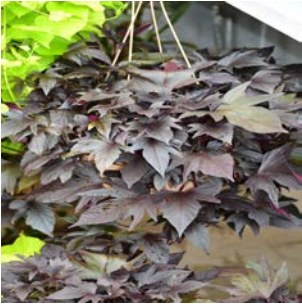

IPOMOEA TREASURE ISLAND MANIHI

Label Code: Simply Beautiful | Natures Décor | Lollipop Promo

- **Scientific Name:** Ipomoea batatas
- **Habits:** Climbing | Spreading | Trailing
- **Height:** Variable
- **Spacing:**
- **Width:** Variable
- **Exposure:** Shade

- 🌿 Years of breeding and tasting at LSU Ag Center are presented in this variety
- 🌿 A true ornamental _Ipomoea_ with deep purple, maple leaf foliage, orange skin and orange flesh roots
- 🌿 The roots are extremely flavoursome with enhanced health benefits because of the beta-carotene rich flesh

[view product page](#)