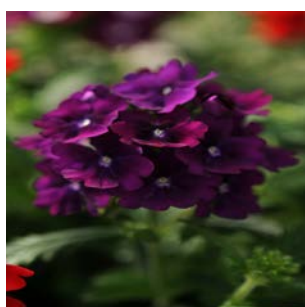

VERBENA QUARTZ PURPLE

1. **Scientific Name:** Verbena x hybrida
   - **Habits:** Mounded
   - **Height:** 25cm - 30cm
   - **Spacing:** 25cm - 35cm
   - **Width:** 30cm - 35cm
   - **Exposure:** Sun
2. Approximately 2 weeks later to flower than Quartz XP varieties
   - Overall longer garden performance than competing varieties
   - Tight, 7 day flowering window
   - Slightly spreading, mounded habit
   - Earlier, better branching and reduced internode length
   - Superior performance in packs and 100mm pots

[view product page](#)