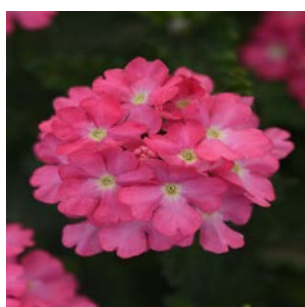

VERBENA CADET PINK

Label Code: Natures Décor: 51-6012 | Simply Beautiful: 51-6016

1. **Scientific Name:** Verbena peruviana
   - **Habits:** Mounded
   - **Height:** 20cm - 25cm
   - **Spacing:** 35cm - 40cm
   - **Width:** 30cm - 35cm
   - **Exposure:** Sun
2. 🌿 Flowers one week earlier than other upright verbenas on the market
   - 🌿 Proven superior powdery mildew resistance
   - 🌿 Naturally compact series
   - 🌿 Ideal for 100mm and high-density, pot-tight production

[view product page](#)