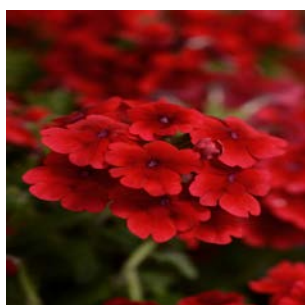

VERBENA QUARTZ SCARLET

1. **Scientific Name:** Verbena x hybrida
   - **Habits:** Mounded
   - **Height:** 20cm - 30cm
   - **Spacing:** 25cm - 35cm
   - **Width:** 30cm - 35cm
   - **Exposure:** Sun
2. 🌿 Overall longer garden performance than competing varieties
   - 🌿 Tight, 7 day flowering window
   - 🌿 Slightly spreading, mounded habit
   - 🌿 Earlier, better branching and reduced internode length
   - 🌿 Superior performance in packs and 100mm pots

[view product page](#)