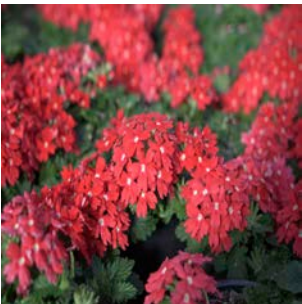

VERBENA MR. LAVALAVA

Label Code: Natures Décor | Simply Beautiful

NEW FOR 2024

- **Scientific Name:** Verbena peruviana
- **Habits:** Spreading
- **Height:**
- **Spacing:**
- **Width:**
- **Exposure:** Sun

- ✓ Unique and exceptionally bright orange-red flower colour
- ✓ Early blooming and long-flowering, giving great floral coverage without a summer break
- ✓ Flat and creeping growth habit with wide branching makes it ideal as a ground cover, but it also fits in hanging baskets

[view product page](#)