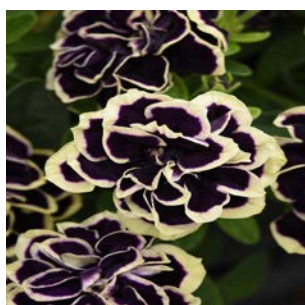

PETUNIA MIDNIGHT GOLD

Label Code: Natures Décor: 51-7441 | Simply Beautiful: 51-7442 | Ball Promo: 51-5976

- **Scientific Name:** Petunia x hybrida
- **Habits:** Spreading
- **Height:** 25cm - 30cm
- **Spacing:**
- **Width:** 35cm - 40cm
- **Exposure:** Sun

- ✔ Unique, first-of-its-kind novelty color! Midnight Gold features deep crimson to black flowers with a lemon border
- ✔ Exceptional branching with profuse flowering
- ✔ Features huge double blooms that are great for hanging baskets

[view product page](#)