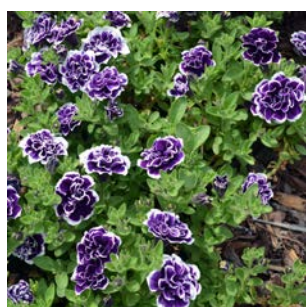

[view product page](#)

PETUNIA BEES KNEES

Label Code: Ball Promo: 51-7710

- **Scientific Name:** Petunia x hybrida
 - **Habits:** Mounded
 - **Height:** 20cm - 25cm
 - **Spacing:**
 - **Width:** 40cm - 55cm
 - **Exposure:** Sun
-  Filled with lush blooms all season long
 Will hold its strong yellow colour better than other yellow petunias
 Outstanding branching
 Versatile, works well in the landscape, gardens, pots and baskets

[view product page](#)

PETUNIA BLUEBERRIES AND CREAM

Label Code: Ball Promo: 51-6550

- **Scientific Name:** Petunia x hybrida
 - **Habits:** Mounded
 - **Height:** 25cm - 30cm
 - **Spacing:**
 - **Width:** 35cm - 40cm
 - **Exposure:** Sun
-  Striking, double flowers in dark blue with a contrasting white edge
 Long flowering period on neat and compact plants