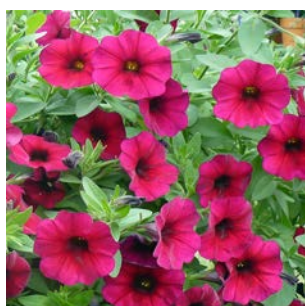

PETCHOA SUPERCAL CHERRY

Label Code: Natures Décor: 51-0981

- **Scientific Name:** Petunia x hybrida
- **Habits:** Mounded
- **Height:** 35cm - 70cm
- **Spacing:**
- **Width:** 35cm - 80cm
- **Exposure:** Sun

- 🌿 The best characteristics of petunias and calibrachoas, in one exceptional collection
- 🌿 Unique, vibrant colours, large blooms and high pH tolerance
- 🌿 Blooms leave no sticky residue for easier handling
- 🌿 Excellent heat tolerance and weather recovery; early-flowering varieties can be grown cool for cost-efficient production

[view product page](#)