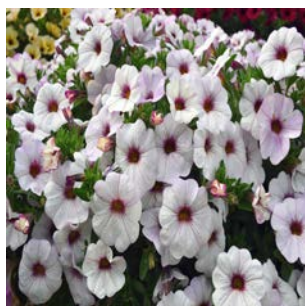

PETCHOA SUPERCAL SNOWBERRY WHITE

Label Code: Simply Beautiful: 51-6548 | Natures Décor: 51-6547 | Ball Promo: 51-6549

- **Scientific Name:** Petunia x hybrida
- **Habits:** Mounded
- **Height:** 35cm - 70cm
- **Spacing:**
- **Width:** 35cm - 80cm
- **Exposure:** Sun

- ✔ The best characteristics of petunias and calibrachoas, in one exceptional collection
- ✔ Unique, vibrant colours, large blooms and high pH tolerance
- ✔ Blooms leave no sticky residue for easier handling
- ✔ Excellent heat tolerance and weather recovery; early-flowering varieties can be grown cool for cost-efficient production

[view product page](#)