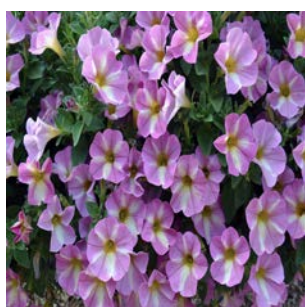

PETCHOA SUPERCAL LAVENDER STAR

Label Code: Simply Beautiful: 51-6543 | Natures Décor: 51-6541 | Ball Promo: 51-6542

- **Scientific Name:** Petunia x hybrida
- **Habits:** Upright | Mounded
- **Height:** 35cm - 70cm
- **Spacing:**
- **Width:** 35cm - 80cm
- **Exposure:** Sun

- 🌿 The best characteristics of petunias and calibrachoas, in one exceptional collection
- 🌿 Unique, vibrant colours, large blooms and high pH tolerance
- 🌿 Blooms leave no sticky residue for easier handling
- 🌿 Excellent heat tolerance and weather recovery; early-flowering varieties can be grown cool for cost-efficient production

[view product page](#)