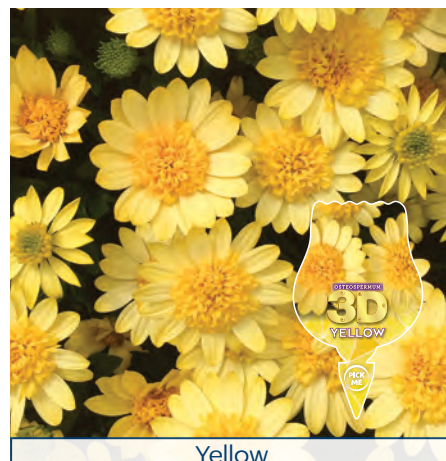

Flowers stay open 24/7 showcasing masses of blooms and better series uniformity

Available in plug size: 105

Banana Shake

NEW Blueberry Shake

Lemon Ice

Pink

Purple

Raspberry

Violetberry

White Yellow

Yellow

Osteospermum **Serenity**

vegetative variety

Well-suited to cool-season containers and landscapes

Available in plug size: 105

Our **Top Pick** for reliability
and uniformity