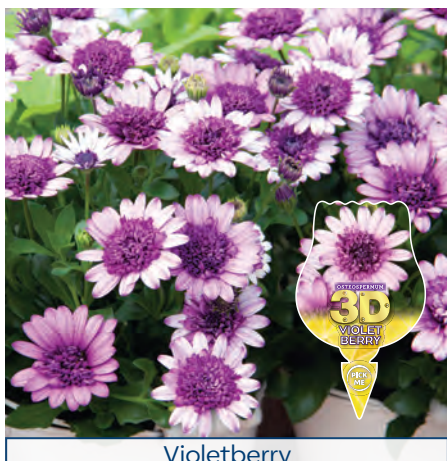

Flowers stay open 24/7 showcasing masses of blooms and better series uniformity

Available in plug size: 105

Banana Shake

NEW Blueberry Shake

Lemon Ice

Pink

Purple

Raspberry

Violetberry

White Yellow

Yellow

Osteospermum **Serenity**

vegetative variety

Well-suited to cool-season containers and landscapes

Available in plug size: 105

Our **Top Pick** for reliability
and uniformity