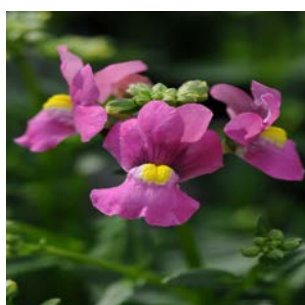

NEMESIA POETRY DEEP PINK

- **Scientific Name:** Nemesia foetens
- **Habits:** Upright
- **Height:** 30cm - 35cm
- **Spacing:** 15cm - 20cm
- **Width:** 30cm - 35cm
- **Exposure:** Sun

- 🌿 Sweet fragrance and loads of flowers for early spring
- 🌿 Uniform, grower-friendly varieties in bright colours are ideal for spring and autumn premium pack and 100mm pot programs
- 🌿 Branches very well without pinching to produce bushy plants that fill out fast and full
- 🌿 Winter flowering will occur in milder temperatures; will also flower lightly in warmer conditions in partial shade

[view product page](#)