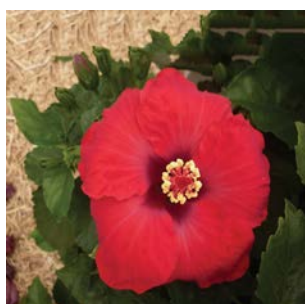

HIBISCUS RIO CLARA RUBY RED

Label Code: 32794 - Bunnings Large Taglok: 51-8178

- **Scientific Name:** Hibiscus rosa-sinensis
- **Habits:** Upright | Mounded
- **Height:** 200cm
- **Spacing:**
- **Width:** 150cm
- **Exposure:** Sun

- 🌿 Rio Clara hibiscus have been bred for their extra large vibrant flowers, and attractive dark green glossy foliage
- 🌿 Tropical flowers are on show throughout the warmer months on compact, well branched plants
- 🌿 Ideal for large patio pots, garden borders and makes a showy garden hedge or screen

[view product page](#)