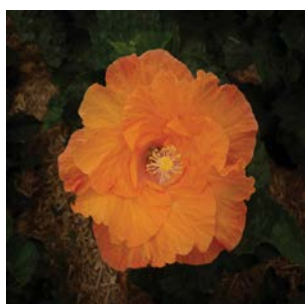

HIBISCUS RIO CLARA SUNSET RUFFLE

Label Code: 32794 - Bunnings Large Taglok: 51-8169

- **Scientific Name:** Hibiscus rosa-sinensis
- **Habits:** Upright | Mounded
- **Height:** 200cm
- **Spacing:**
- **Width:** 150cm
- **Exposure:** Sun

- 🌿 Rio Clara hibiscus have been bred for their extra large vibrant flowers, and attractive dark green glossy foliage
- 🌿 Tropical flowers are on show throughout the warmer months on compact, well branched plants
- 🌿 Ideal for large patio pots, garden borders and makes a showy garden hedge or screen

[view product page](#)