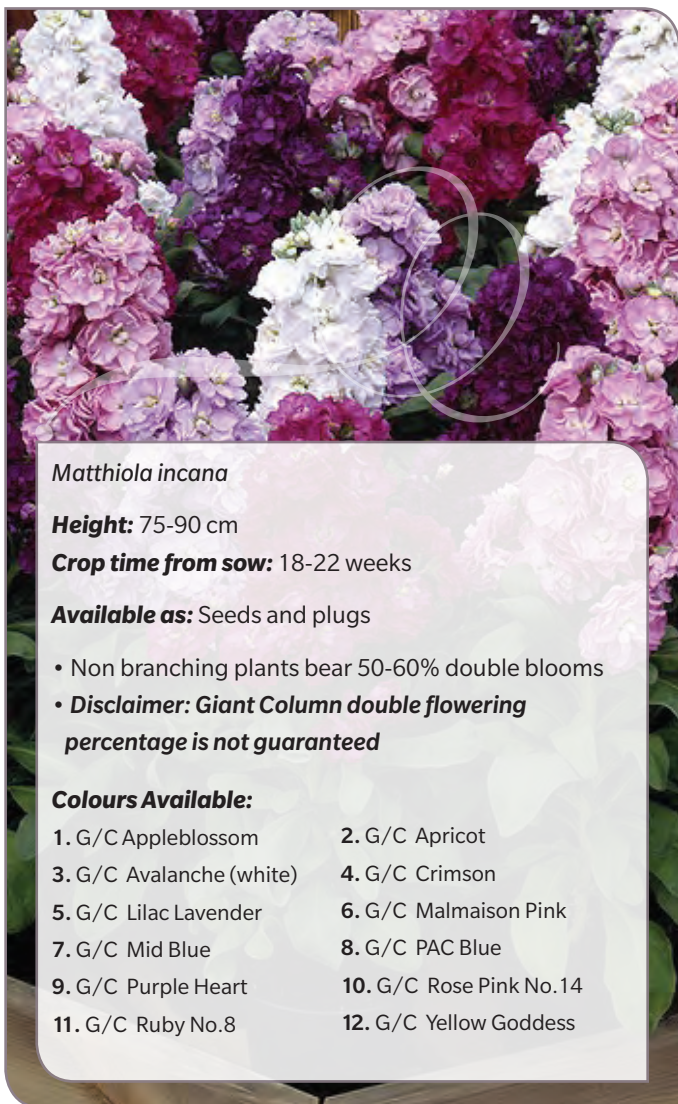

Matthiola incana

Height: 75-90 cm

Crop time from sow: 18-22 weeks

Available as: Seeds and plugs

- Non branching plants bear 50-60% double blooms
- **Disclaimer: Giant Column double flowering percentage is not guaranteed**

Colours Available:

1. G/C Appleblossom	2. G/C Apricot
3. G/C Avalanche (white)	4. G/C Crimson
5. G/C Lilac Lavender	6. G/C Malmaison Pink
7. G/C Mid Blue	8. G/C PAC Blue
9. G/C Purple Heart	10. G/C Rose Pink No.14
11. G/C Ruby No.8	12. G/C Yellow Goddess