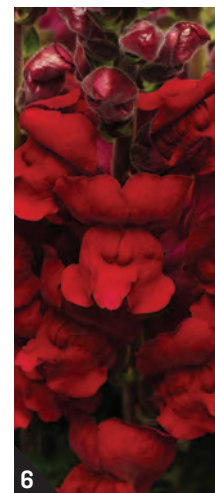

Antirrhinum majus

Height: 80-100 cm

Crop time from sow: 12-16 weeks

Group 1, 2

Available as: Seeds and plugs

- Strong stems, long, well-formed spikes with outstanding shatter tolerance
- Well suited to cool season, low light and low temperatures

Brassica oleracea

Height: 60-70 cm

Crop time from sow: 4-5 months

Available as: Seeds and plugs

- Unusual and appealing product for bouquets
- Long stems with excellent vase life
- Head size and stem length depend on plant spacing and other cultural practices
- Flower head colour is stronger in cooler weather