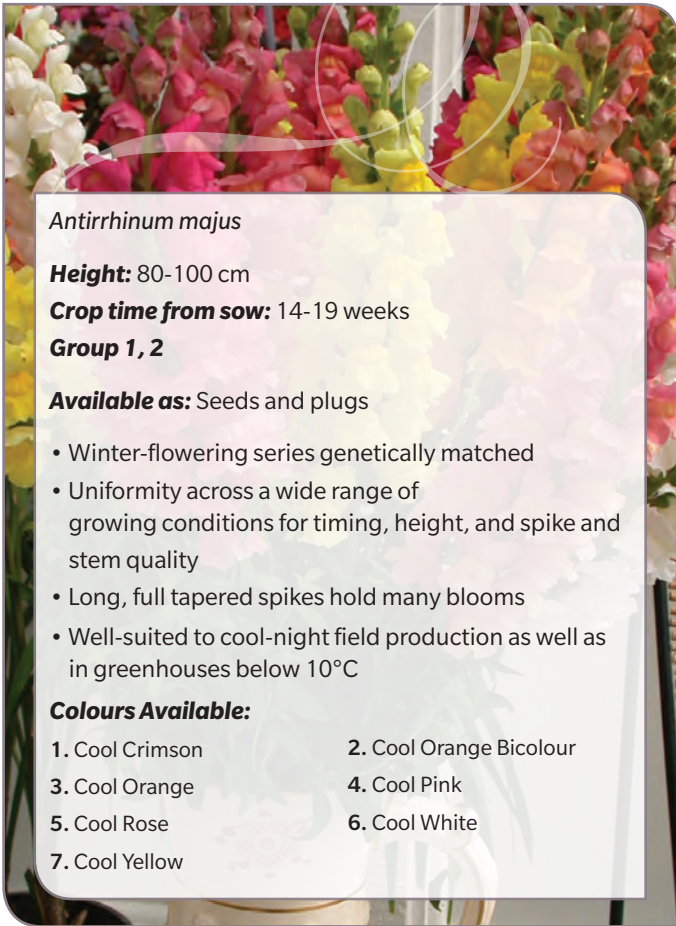

Height: 100 cm

Crop time from sow: 12-16 weeks

Group 1

Available as: Seeds and plugs

- Uniform growth in winter for sowing February to May
- Flowers have clear bright colours
- Tightly spaced florets on long flower spikes

Antirrhinum majus

Height: 80-100 cm

Crop time from sow: 14-19 weeks

Group 1, 2

Available as: Seeds and plugs

- Winter-flowering series genetically matched
- Uniformity across a wide range of growing conditions for timing, height, and spike and stem quality
- Long, full tapered spikes hold many blooms
- Well-suited to cool-night field production as well as in greenhouses below 10°C