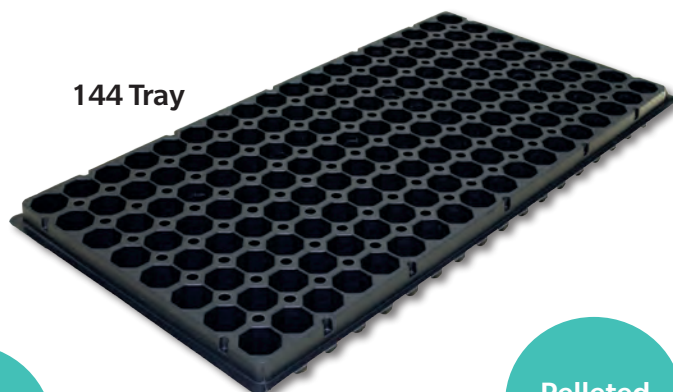

winter

Highlights

Cut

Flowers

Baii
Australia

Make your
next
promotion
a true
centrepiece
with our
NEW brand
program!

new

An ornamental kale, with a pure white center!
Ideal for florists looking to seasonally dye blooms or use in seasonal flower arrangements, they add colour and texture to mixed arrangements.

new

QUALITY TO HELP YOU GROW

288 Tray

144 Tray

Pelleted Seed

Pelleted Seed

At Ball Australia we strive to offer you only the very best.

We offer a large range of seed and vegetative varieties.

Quality seed is packed in foil packets, with a pre-packed option available to make your life easier.

Anemone coronaria

Height: 45cm

Crop time from sow: 6 months

Available as: Seeds and plugs

- Large flowers on thick stems
- Come in an array of amazing colours
- Does not require staking, netting or disbudding