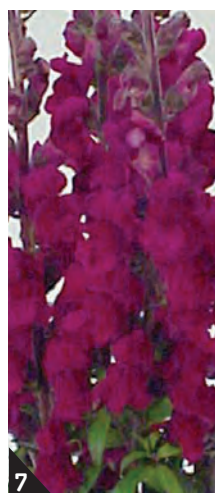

Antirrhinum majus

Height: 80-100 cm

Crop time from sow: 12-16 weeks

Group 1, 2

Available as: Seeds and plugs

- Strong stems, long, well-formed spikes with outstanding shatter tolerance
- Well suited to cool season, low light and low temperatures

Brassica oleracea

Height: 60-70 cm

Crop time from sow: 4-5 months

Available as: Seeds and plugs

- Unusual and appealing product for bouquets
- Long stems with excellent vase life
- Head size and stem length depend on plant spacing and other cultural practices
- Flower head colour is stronger in cooler weather