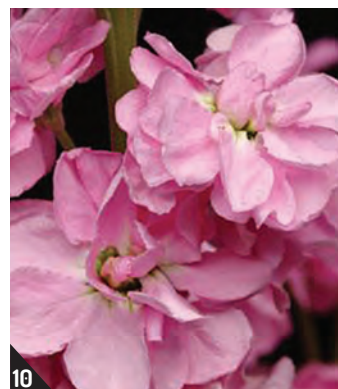

Matthiola incana

Height: 75-90 cm

Crop time from sow: 18-22 weeks

Available as: Seeds and plugs

- Non branching plants bear 50-60% double blooms
- **Disclaimer: Giant Column double flowering percentage is not guaranteed**

Colours Available:

1. G/C Appleblossom	2. G/C Apricot
3. G/C Avalanche (white)	4. G/C Crimson
5. G/C Lilac Lavender	6. G/C Malmaison Pink
7. G/C Mid Blue	8. G/C PAC Blue
9. G/C Purple Heart	10. G/C Rose Pink No.14
11. G/C Ruby No.8	12. G/C Yellow Goddess