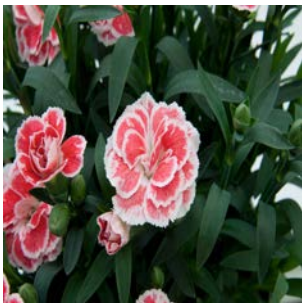

CARNATION OSCAR WHITE & RED

- **Scientific Name:** Dianthus caryophyllus
- **Habits:** Mounded
- **Height:**
- **Spacing:**
- **Width:**
- **Exposure:** Sun

- 🌿 Hyper-uniform pot carnation series boasts the best-branched habit on the market
- 🌿 Compact habit, with double, fragrant blooms
- 🌿 Puts on a strong, long-lasting show in small pots and in the garden
- 🌿 Perfect for low-energy growing

[view product page](#)