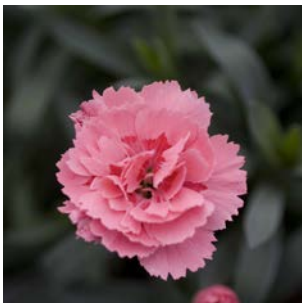

CARNATION OSCAR PINK

1. **Scientific Name:** Dianthus caryophyllus
   - **Habits:** Mounded
   - **Height:** 15cm - 20cm
   - **Spacing:** 25cm - 30cm
   - **Width:** 20cm - 25cm
   - **Exposure:** Sun
2. Hyper-uniform pot carnation series boasts the best-branched habit on the market
    Compact habit, with double, fragrant blooms
    Puts on a strong, long-lasting show in small pots and in the garden
    Perfect for low-energy growing

[view product page](#)