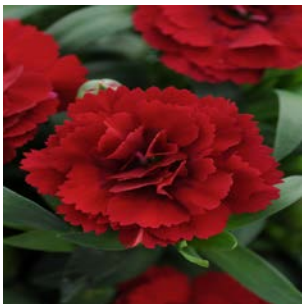

CARNATION OSCAR DARK RED

1. **Scientific Name:** Dianthus caryophyllus
   - **Habits:** Mounded
   - **Height:** 15cm - 20cm
   - **Spacing:** 25cm - 30cm
   - **Width:** 20cm - 25cm
   - **Exposure:** Sun
2. Hyper-uniform pot carnation series boasts the best-branched habit on the market
    Compact habit, with double, fragrant blooms
    Puts on a strong, long-lasting show in small pots and in the garden
    Perfect for low-energy growing

[view product page](#)