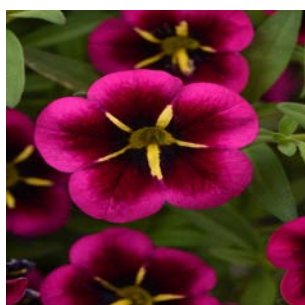

- 🌿 Interesting colour-changing pattern in orange and yellow blooms
- 🌿 10.5-hour daylength to initiate flowering; maintains flowers under low light conditions
- 🌿 Long flowering period

[view product page](#)