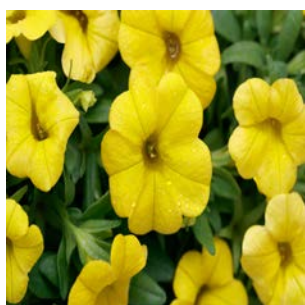

CALIBRACHOA CALIPETITE YELLOW

Label Code: Natures Décor: 51-0823 | Simply Beautiful: 51-3039

- **Scientific Name:** Calibrachoa x hybrida (C. hybrida)
- **Habits:** Mounded
- **Height:** 10cm - 15cm
- **Spacing:**
- **Width:** 15cm - 20cm
- **Exposure:** Sun

- 🌿 Produces abundant, non-stop blooms all season and blooms under very short days
- 🌿 Attractive dwarf bushy series with a compact habit
- 🌿 Tolerates heat and is excellent for pot production and small containers
- 🌿 Suitable for on-trend 3-in-1 mixes due to compact habit and uniformity

[view product page](#)