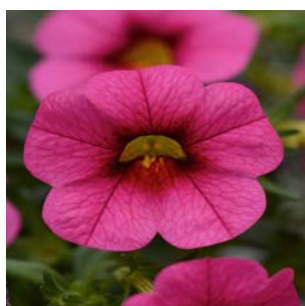

CALIBRACHOA CONGA ROSE

Label Code: Natures Décor: 51-3803 | Simply Beautiful: 51-3768

- **Scientific Name:** Calibrachoa x hybrida (C. hybrida)
- **Habits:** Mounded
- **Height:** 15cm - 25cm
- **Spacing:**
- **Width:** 25cm - 30cm
- **Exposure:** Sun

- ✓ Naturally compact habit is perfect for pot-tight production and no PGRs needed
- ✓ Easy to grow and very uniform
- ✓ Excellent pH tolerance with profuse flowering gives Conga superior hold at retail

[view product page](#)