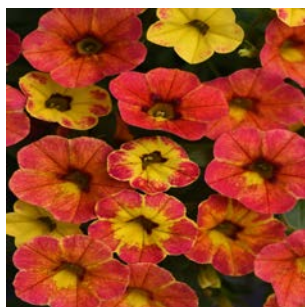

CALIBRACHOA DIVA ORANGE

Label Code: Natures Décor: 51-6503 | Simply Beautiful: 51-6502 | Ball Promo: 51-6504

- **Scientific Name:** Calibrachoa x hybrida (C. hybrida)
- **Habits:** Mounded
- **Height:** 15cm - 25cm
- **Spacing:**
- **Width:** 25cm - 30cm
- **Exposure:** Sun

- 🌿 Interesting colour-changing pattern in orange and yellow blooms
- 🌿 10.5-hour daylength to initiate flowering; maintains flowers under low light conditions
- 🌿 Long flowering period

[view product page](#)