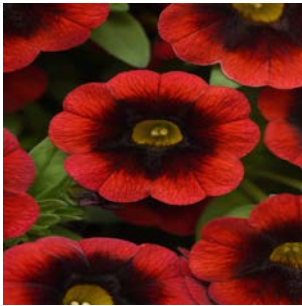

CALIBRACHOA CHA-CHA RED KISS

Label Code: Natures Décor | Simply Beautiful

- **Scientific Name:** Calibrachoa x hybrida (C. hybrida)
- **Habits:** Mounded
- **Height:** 15cm - 30cm
- **Spacing:** 20cm - 30cm
- **Width:** 30cm - 60cm
- **Exposure:** Sun

- 🌿 The Cha-Cha series is 25% more vigorous than the Cabaret series with large, cascading blooms
- 🌿 Easy-to-produce series is uniform in size with an early flowering time
- 🌿 Perfect for large containers, hanging baskets and mixes, and features two color-shifting types!

[view product page](#)