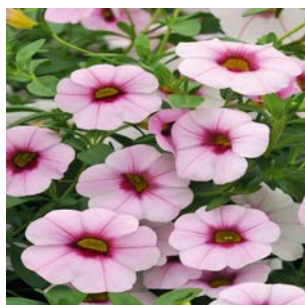

CALIBRACHOA MINIFAMOUS LIGHT PINK EYE

Label Code: Natures Décor: 51-1782 | Simply Beautiful: 51-3059

- **Scientific Name:** Calibrachoa x hybrida (C. hybrida)
- **Habits:** Mounded | Spreading
- **Height:** 20cm - 30cm
- **Spacing:**
- **Width:** 30cm - 40cm
- **Exposure:** Sun

- 🌱 Early flowering, with large blooms on semi-trailing plants
- 🌱 Medium vigour and the performance you expect from MiniFamous
- 🌱 A classic staple to combination planters, bordering garden flower beds or flowing from hanging baskets

[view product page](#)