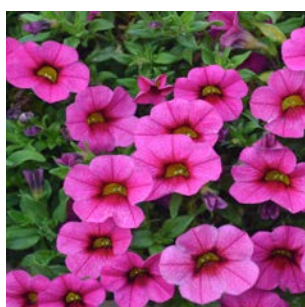

CALIBRACHOA CONGA ROSE KISS

Label Code: Natures Décor: 51-3803 | Simply Beautiful: 51-3768

- **Scientific Name:** Calibrachoa x hybrida (C. hybrida)
- **Habits:** Mounded
- **Height:** 15cm - 25cm
- **Spacing:**
- **Width:** 25cm - 30cm
- **Exposure:** Sun

- ✓ Naturally compact habit is perfect for pot-tight production and no PGRs needed
- ✓ Easy to grow and very uniform
- ✓ Excellent pH tolerance with profuse flowering gives Conga superior hold at retail

[view product page](#)