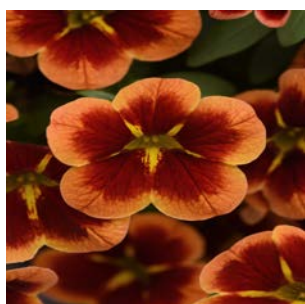

CALIBRACHOA STARJUMP ORANGE

Label Code: Natures Décor: 51-8057 | Simply Beautiful: 51-8083 | Ball Promo: 51-8600

- **Scientific Name:** Calibrachoa x hybrida (C. hybrida)
- **Habits:** Mounded | Trailing
- **Height:** 15cm - 30cm
- **Spacing:** 20cm - 30cm
- **Width:** 30cm - 60cm
- **Exposure:** Sun

- ✔ One-of-a-kind colours and strong vigour for full-bodied mixed containers
- ✔ Series features a vibrant, unique bicolour pattern with large flowers
- ✔ Flowers stay open under the lowest light conditions – looking fresh at retail
- ✔ Strong adaptability: specially selected to stand up to harsh conditions
- ✔ Well-suited for 150mm pots up to large hanging baskets
- ✔ This is the first orange star in the market, featuring a bright vibrant bicolor orange with a unique pattern.

[view product page](#)