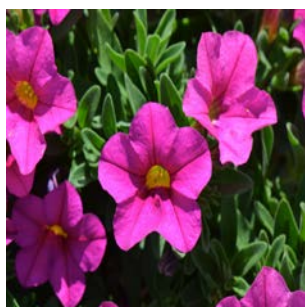

CALIBRACHOA CALIPETITE ROSE

Label Code: Natures Décor: 51-0821 | Simply Beautiful: 51-3037

- **Scientific Name:** Calibrachoa x hybrida (C. hybrida)
- **Habits:** Mounded
- **Height:** 10cm - 15cm
- **Spacing:**
- **Width:** 15cm - 20cm
- **Exposure:** Sun

- 🌿 Produces abundant, non-stop blooms all season and blooms under very short days
- 🌿 Attractive dwarf bushy series with a compact habit
- 🌿 Tolerates heat and is excellent for pot production and small containers
- 🌿 Suitable for on-trend 3-in-1 mixes due to compact habit and uniformity

[view product page](#)