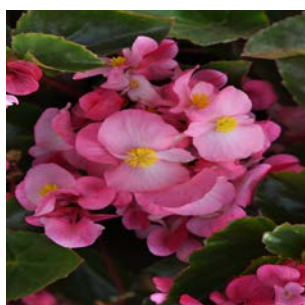

BEGONIA MEGAWATT PINK GREEN LEAF

Label Code: --No Label Required--

1. **Scientific Name:** Begonia x hybrida
   - **Habits:** Upright | Mounded
   - **Height:** 50cm - 70cm
   - **Spacing:** 30cm - 40cm
   - **Width:** 40cm - 60cm
   - **Exposure:** Part Sun
2. ✔ Striking, non-stop flowers keep plants covered in huge colour from spring to autumn...even in heat and drought
   - ✔ Sturdy flower stems hold flowers above the foliage for superior show
   - ✔ Perfect for landscapes, baskets, large containers and borders
   - ✔ One-of-a-kind varieties, ultimate garden power and offers the earliest colour to early-bird gardeners [view product page](#)