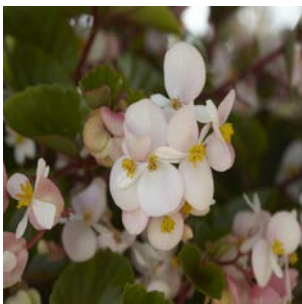

[view product page](#)

BEGONIA HULA BLUSH

- **Scientific Name:** Begonia x hybrida
- **Habits:** Spreading
- **Height:** 15cm - 25cm
- **Spacing:** 30cm - 50cm
- **Width:** 50cm - 70cm
- **Exposure:** Part Sun | Shade | Sun
- Hula is a unique spreading type of begonia that is highly branched with lots of small flowers
- Its trailing habit is perfect for baskets and containers
- Provides an instant performance advantage for landscapers, with masses of flowers showing on top
- The series is daylength neutral and it is the earliest interspecific begonia to flower, with timing similar to BabyWing
- Small flowers compared to Megawatt or Dragon Wing, but with the high number of flowers, it has great colour impact
- Hula starts to spread at an early stage, and along with early flowering, it provides growers with a high-quality, attractive, salable plant that is covered with blooms at retail, in both hanging baskets and smaller pot sizes