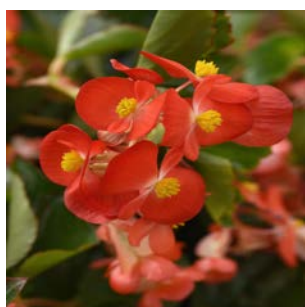

BEGONIA HULA RED

- **Scientific Name:** Begonia x hybrida
- **Habits:** Spreading
- **Height:** 15cm - 25cm
- **Spacing:** 30cm - 50cm
- **Width:** 50cm - 70cm
- **Exposure:** Part Sun | Shade | Sun

- 🌿 Hula is a unique spreading type of begonia that is highly branched with lots of small flowers
- 🌿 Its trailing habit is perfect for baskets and containers
- 🌿 Provides an instant performance advantage for landscapers, with masses of flowers showing on top
- 🌿 The series is daylength neutral and it is the earliest interspecific begonia to flower, with timing similar to BabyWing
- 🌿 Small flowers compared to Megawatt or Dragon Wing, but with the high number of flowers, it has great colour impact
- 🌿 Hula starts to spread at an early stage, and along with early flowering, it provides growers with a high-quality, attractive, salable plant that is covered with blooms at retail, in both hanging baskets and smaller pot sizes

[view product page](#)