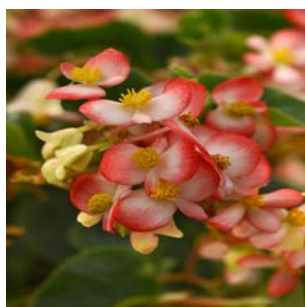

BEGONIA HULA RED WHITE BICOLOUR

- **Scientific Name:** Begonia x hybrida
- **Habits:** Spreading
- **Height:** 15cm - 25cm
- **Spacing:** 30cm - 50cm
- **Width:** 50cm - 70cm
- **Exposure:** Part Sun | Shade | Sun

- 🌿 Hula is a unique spreading type of begonia that is highly branched with lots of small flowers
- 🌿 Its trailing habit is perfect for baskets and containers
- 🌿 Provides an instant performance advantage for landscapers, with masses of flowers showing on top
- 🌿 The series is daylength neutral and it is the earliest interspecific begonia to flower, with timing similar to BabyWing
- 🌿 Small flowers compared to Megawatt or Dragon Wing, but with the high number of flowers, it has great colour impact
- 🌿 Hula starts to spread at an early stage, and along with early flowering, it provides growers with a high-quality, attractive, salable plant that is covered with blooms at retail, in both hanging baskets and smaller pot sizes

[view product page](#)