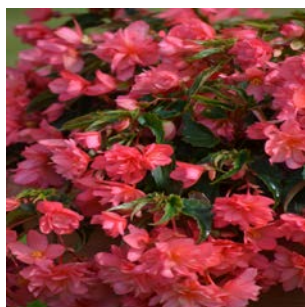

BEGONIA URBAN CITY PINK

Label Code: Natures Décor: 51-7658 | Simply Beautiful: 51-7600

- **Scientific Name:** Begonia x tuberhybrida
- **Habits:** Trailing
- **Height:** 18cm - 20cm
- **Spacing:**
- **Width:** 25cm
- **Exposure:** Part Sun | Shade
- ✓ Outstanding large, double flowers to 7cm in diameter
- ✓ Medium compact plant habit
- ✓ Strong plants stand up well to high and low temperatures, as well as wet weather
- ✓ Full flowering over a long period in sun or shade
- ✓ Suitable for hanging basket programs

[view product page](#)