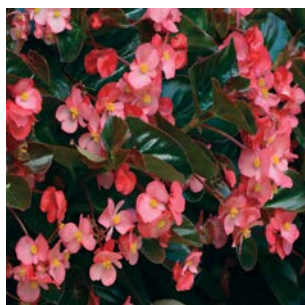

BEGONIA MEGAWATT ROSE BRONZE LEAF

Label Code: Maxi Pushin: 51-4703

- **Scientific Name:** Begonia x hybrida
- **Habits:** Upright
- **Height:** 50cm - 70cm
- **Spacing:** 30cm - 40cm
- **Width:** 40cm - 60cm
- **Exposure:** Part Sun

- ✔ Striking, non-stop flowers keep plants covered in huge colour from spring to autumn...even in heat and drought
- ✔ Sturdy flower stems hold flowers above the foliage for superior show
- ✔ Perfect for landscapes, baskets, large containers and borders
- ✔ One-of-a-kind varieties, ultimate garden power and offers the earliest colour to early-bird gardeners [view product page](#)