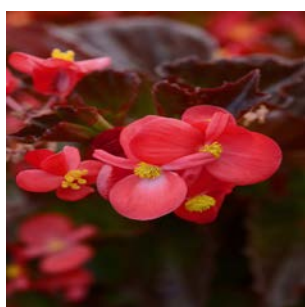

BEGONIA BABYWING RED

- **Scientific Name:** Begonia x hybrida
- **Habits:** Upright | Mounded
- **Height:** 30cm - 40cm
- **Spacing:** 25cm - 30cm
- **Width:** 25cm - 30cm
- **Exposure:** Part Sun

- ✓ Daylength neutral, so the first interspecific begonia to market
- ✓ Upright, mounded plants have a controlled habit that stand up to shipping
- ✓ Extremely heat tolerant and handles stressful conditions well
- ✓ Season-long performance in landscapes and containers

[view product page](#)