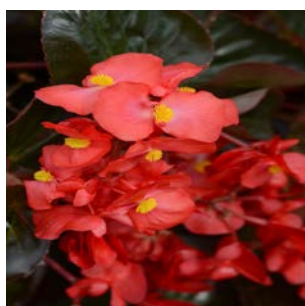

BEGONIA MEGAWATT RED BRONZE LEAF

Label Code: Maxi Pushin: 51-4703

1. **Scientific Name:** Begonia x hybrida
   - **Habits:** Upright
   - **Height:** 50cm - 70cm
   - **Spacing:** 30cm - 40cm
   - **Width:** 40cm - 60cm
   - **Exposure:** Part Sun
2. ✔ Striking, non-stop flowers keep plants covered in huge colour from spring to autumn...even in heat and drought
   - ✔ Sturdy flower stems hold flowers above the foliage for superior show
   - ✔ Perfect for landscapes, baskets, large containers and borders
   - ✔ One-of-a-kind varieties, ultimate garden power and offers the earliest colour to early-bird gardeners [view product page](#)