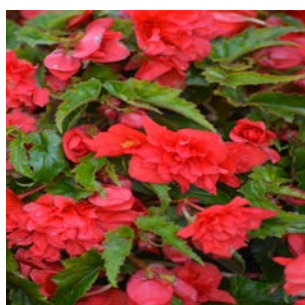

BEGONIA URBAN CITY RED

Label Code: Natures Décor: 51-7659 | Simply Beautiful: 51-7601

- **Scientific Name:** Begonia x tuberhybrida
- **Habits:** Trailing
- **Height:** 18cm - 20cm
- **Spacing:**
- **Width:** 25cm
- **Exposure:** Part Sun | Shade
- ✓ Outstanding large, double flowers to 7cm in diameter
- ✓ Medium compact plant habit
- ✓ Strong plants stand up well to high and low temperatures, as well as wet weather
- ✓ Full flowering over a long period in sun or shade
- ✓ Suitable for hanging basket programs

[view product page](#)