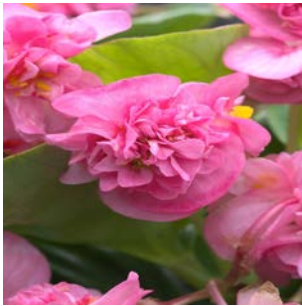

BEGONIA FIONA ROSE

- **Scientific Name:** Begonia x semperflorens-cultorum
- **Habits:** Mounded
- **Height:** 20cm - 25cm
- **Spacing:**
- **Width:** 20cm - 25cm
- **Exposure:** Part Sun
- Strong, upright semi-double flowers
- Plants are self-cleaning and provide continuous color from spring until first frost
- Uniform, tidy and compact habit
- Exceptional container performance, also suitable for garden beds and baskets

[view product page](#)