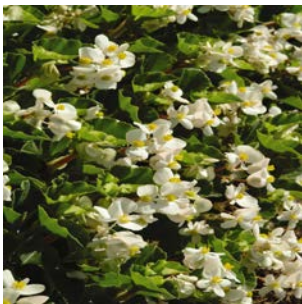

BEGONIA BABYWING WHITE GREEN LEAF

- **Scientific Name:** Begonia x hybrida
- **Habits:** Upright | Mounded
- **Height:** 30cm - 40cm
- **Spacing:** 25cm - 30cm
- **Width:** 25cm - 30cm
- **Exposure:** Part Sun

- ✔ Daylength neutral, so the first interspecific begonia to market
- ✔ Upright, mounded plants have a controlled habit that stand up to shipping
- ✔ Extremely heat tolerant and handles stressful conditions well
- ✔ Season-long performance in landscapes and containers

[view product page](#)