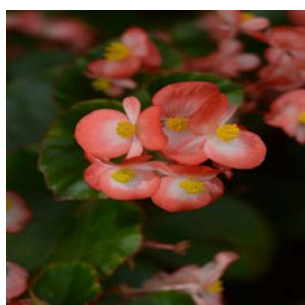

BEGONIA BABYWING BICOLOUR

- **Scientific Name:** Begonia x hybrida
- **Habits:** Upright | Mounded
- **Height:** 30cm - 40cm
- **Spacing:** 25cm - 30cm
- **Width:** 25cm - 30cm
- **Exposure:** Part Sun

- ✓ Daylength neutral, so the first interspecific begonia to market
- ✓ Upright, mounded plants have a controlled habit that stand up to shipping
- ✓ Extremely heat tolerant and handles stressful conditions well
- ✓ Season-long performance in landscapes and containers

[view product page](#)