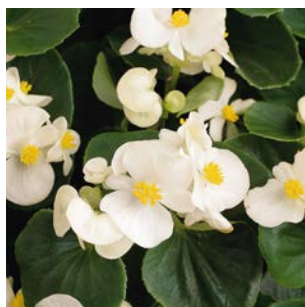

BEGONIA AMBASSADOR WHITE

- **Scientific Name:** Begonia x semperflorens-cultorum
- **Habits:** Mounded
- **Height:** 20cm - 20cm
- **Spacing:** 25cm - 30cm
- **Width:** 20cm - 20cm
- **Exposure:** Part Sun

- ✓ Rich green-leaved series for early production featuring large flowers on compact plants
- ✓ Compact habit, very high uniformity (matches Senator) and a tight flowering window makes for an extremely dependable product
- ✓ Excellent performance in mass plantings in outdoor beds

[view product page](#)