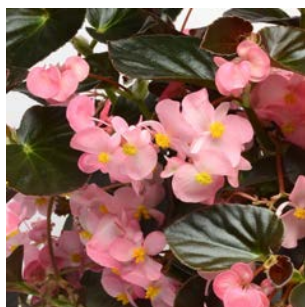

BEGONIA MEGAWATT PINK BRONZE LEAF

Label Code: Maxi Pushin: 51-4703

1. **Scientific Name:** Begonia x hybrida
   - **Habits:** Upright
   - **Height:** 50cm - 70cm
   - **Spacing:** 30cm - 40cm
   - **Width:** 40cm - 60cm
   - **Exposure:** Part Sun
2. ✔ Striking, non-stop flowers keep plants covered in huge colour from spring to autumn...even in heat and drought
   - ✔ Sturdy flower stems hold flowers above the foliage for superior show
   - ✔ Perfect for landscapes, baskets, large containers and borders
   - ✔ One-of-a-kind varieties, ultimate garden power and offers the earliest colour to early-bird gardeners [view product page](#)