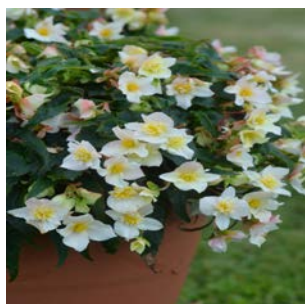

BEGONIA URBAN SKY WHITE

Label Code: Natures Décor: 51-7660 | Simply Beautiful: 51-7602

- **Scientific Name:** Begonia x tuberhybrida
- **Habits:** Trailing
- **Height:** 18cm - 20cm
- **Spacing:**
- **Width:** 25cm
- **Exposure:** Part Sun | Shade
- ✓ Ivory-white single to semi-double flowers with a blush of pink on the reverse side
- ✓ Medium compact plant habit
- ✓ Strong plants stand up well to high and low temperatures, as well as wet weather
- ✓ Full flowering over a long period in sun or shade
- ✓ Suitable for pot and basket programs

[view product page](#)