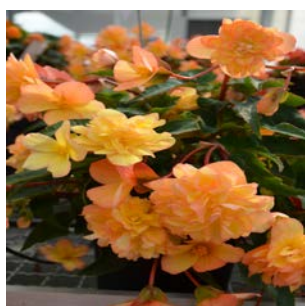

BEGONIA URBAN BICOLOUR APRICOT

Label Code: Natures Décor: 51-7656 | Simply Beautiful: 51-7598

1. **Scientific Name:** Begonia x tuberhybrida
   - **Habits:** Trailing
   - **Height:** 15cm - 20cm
   - **Spacing:**
   - **Width:** 25cm - 30cm
   - **Exposure:** Part Sun | Shade
2. ✔ Outstanding large, semi-double flowers with bicolour effects
3. ✔ Medium compact plant habit
4. ✔ Strong plants stand up well to high and low temperatures, as well as wet weather
5. ✔ Full flowering over a long period in sun or shade
6. ✔ Suitable for pot and basket programs

[view product page](#)