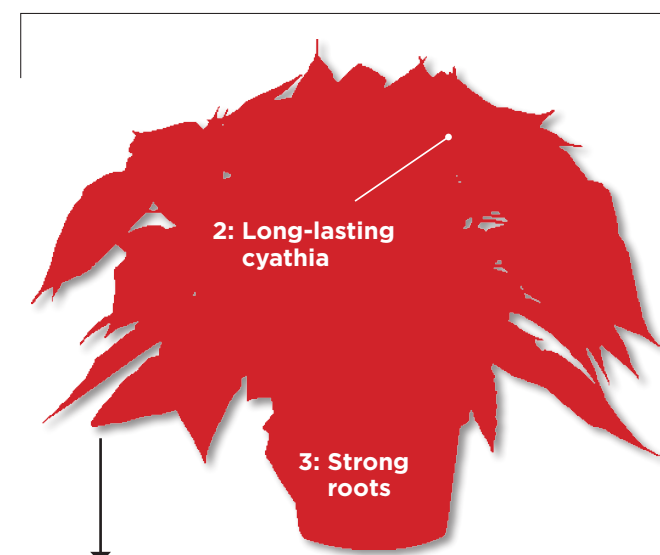

FOUNDATION FOR SELECTION

Every Ball Australia poinsettia promises you the **most EFFICIENT PRODUCTION!**

OUR POINSETTIAS ARE BRED FOR:

1: V-shaped and well-branched habits

V-shaped and well-branched habits are less prone to breakage. Selecta poinsettias sleeve and ship beautifully, arriving at retail in excellent condition.

Long-lasting cyathia provide outstanding shelf life on the bench and at retail, and more weeks of enjoyment for consumers.

Strong roots stand up to any watering method, including flood-floor irrigation, for lower shrink and higher yield.