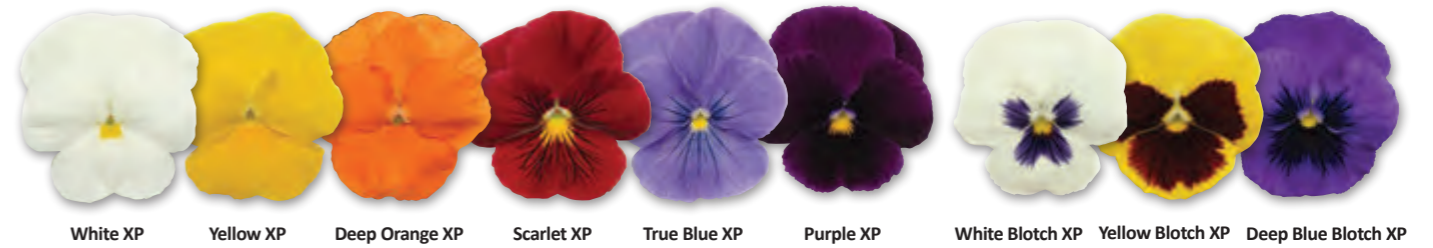

Viola x wittrockiana
Height: 25 to 40 cm
Spread: 25 to 40 cm

Pansy Clear Crystals

Open round flowers in clear colours without blotches. Suitable for punnet production.

Viola x wittrockiana
Height: 15 to 20 cm
Spread: 20 to 25 cm

Assorted pansies for all garden types

Magic

Pictured: True Blue XP

Scientific Name:
Viola x wittrockiana

Height: 15 to 20 cm

Spread: 20 to 25 cm

Available in:
288 and 512 plug trays

Bred to handle the weather, Magic is the ultimate multi-season landscape pansy.

5 to 7-day flowering window, uniform habit and shorter peduncles let you mix and match to create custom mixtures.

Magic outperforms other medium-flowered pansies in all kinds of conditions.

Early-blooming Magic is the best choice for overwintering guaranteed pansy programs.

Free-flowering, well-branched and compact plants maintain their garden height with less stretch in warm climates.

MAGIC

*Natural variation and colour interest.

Consistent landscape performance with wide colour range