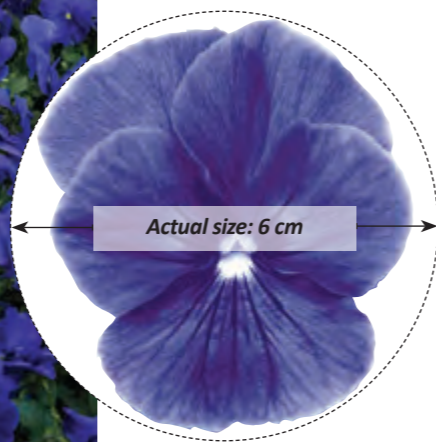

Magic

Scientific Name:
Viola x wittrockiana

Height: 15 to 20 cm

Spread: 20 to 25 cm

Available in:
288 and 512 plug trays

Bred to handle the weather, Magic is the ultimate multi-season landscape pansy.

5 to 7-day flowering window, uniform habit and shorter peduncles let you mix and match to create custom mixtures.

Magic outperforms other medium-flowered pansies in all kinds of conditions.

Early-blooming Magic is the best choice for overwintering guaranteed pansy programs.

Free-flowering, well-branched and compact plants maintain their garden height with less stretch in warm climates.

MAGIC

*Natural variation and colour interest.

Consistent landscape performance with wide colour range