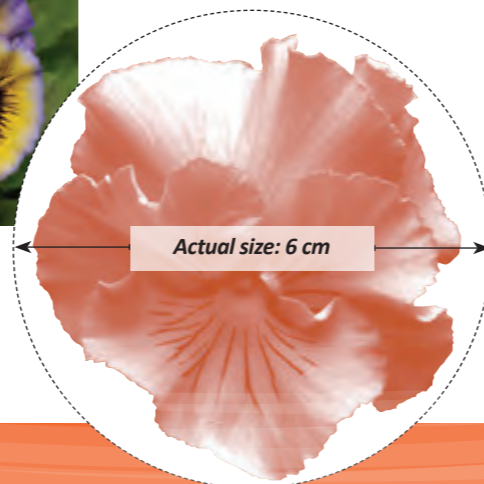

Frizzle Sizzle

Pictured: Mixture

Scientific Name:
Viola x wittrockiana

Height: 15 to 20 cm

Spread: 20 to 25 cm

Available in:
288 and 512 plug trays

A frilly flower form makes Frizzle Sizzle a retail standout!

Yellow-Blue Swirl

Frilly flower form

Dynamite®

Pictured: Mixture

Scientific Name:
Viola x wittrockiana

Height: 15 to 20 cm

Spread: 20 to 25 cm

Available in:
288 and 512 plug trays