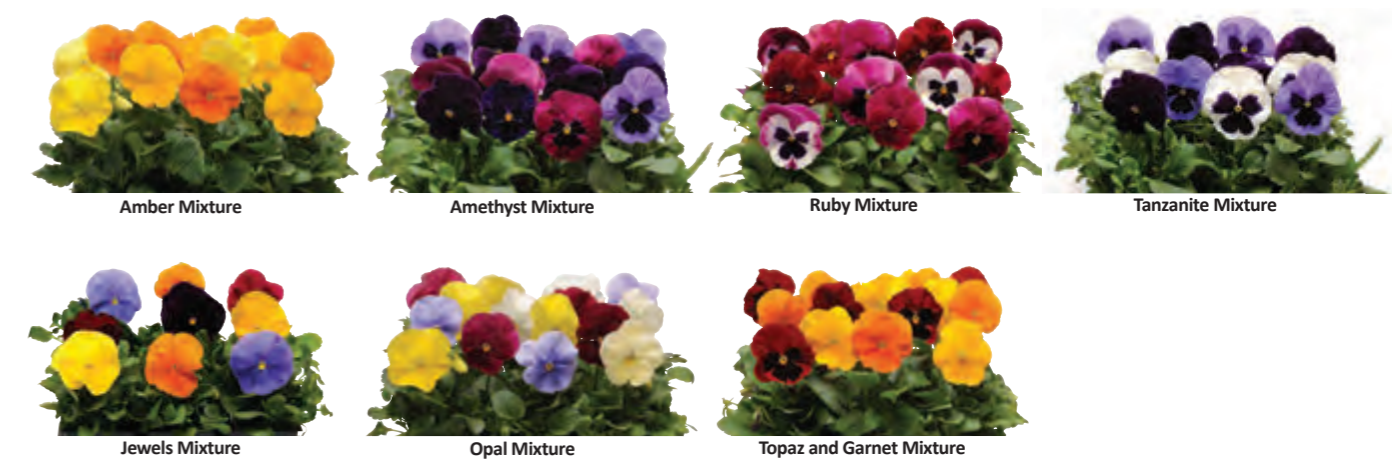

A 7-day bloom window in Autumn production means all colours from the same sowing ship together.

Superior branching without stretching assures more flowers per plant so you can deliver a better-looking product at retail.

Large flowers for power

Matrix for longer days...

MATRIX CLEAR, BLOTCH & NOVELTY

*Natural variation and colour interest.

MATRIX MIXTURES

MATRIX GEMSTONE MIXTURES

...and extra-large blooms

Total uniformity across 21 mixes

Frizzle Sizzle

Pictured: Mixture

Scientific Name:
Viola x wittrockiana

Height: 15 to 20 cm

Spread: 20 to 25 cm

Available in:
288 and 512 plug trays

A frilly flower form makes Frizzle Sizzle a retail standout!